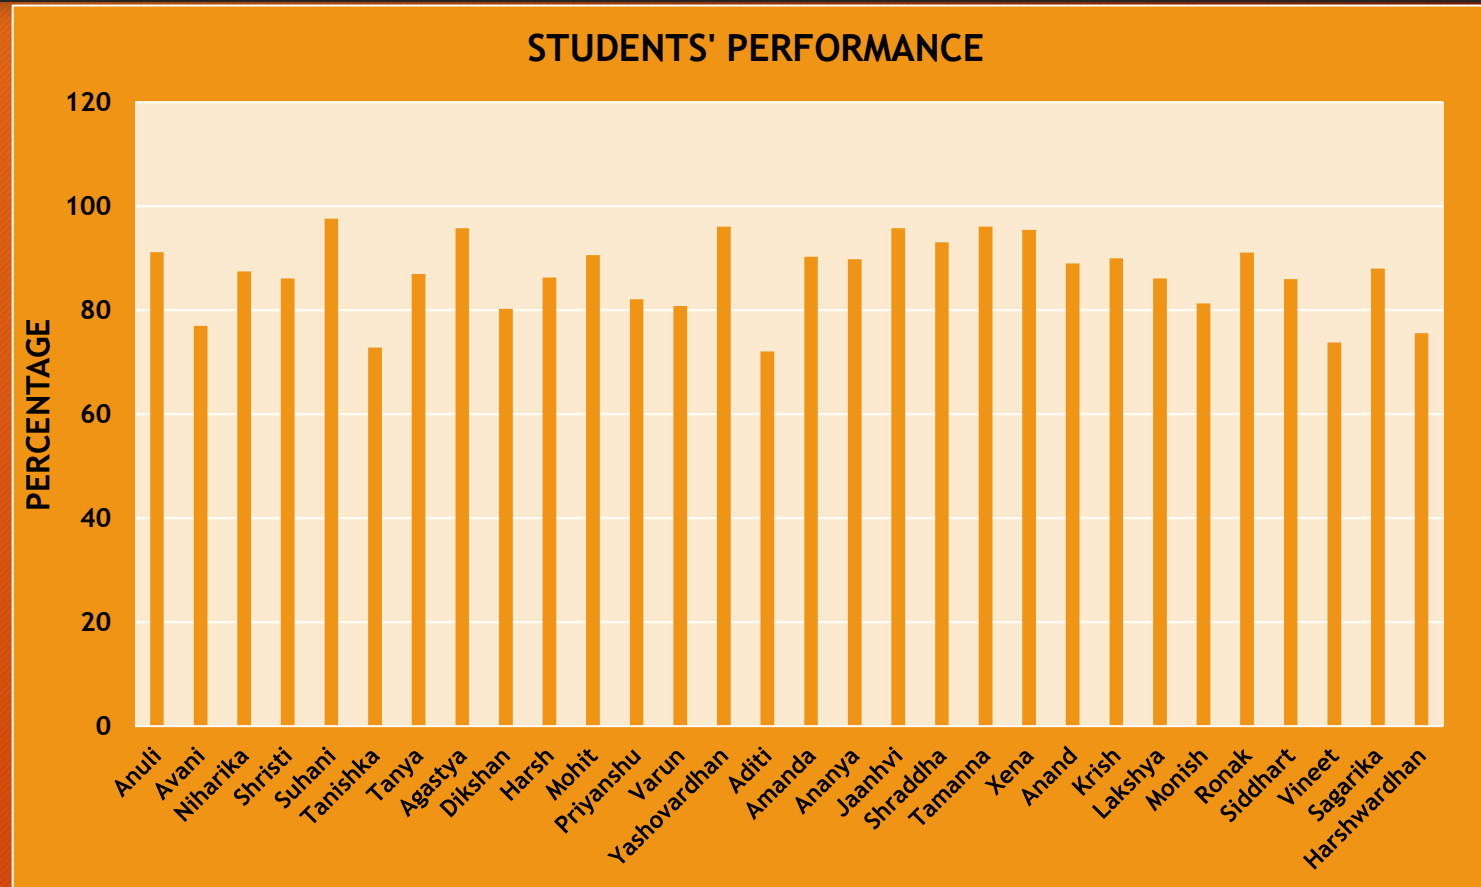

STUDENTS' PERFORMANCE GRAPH

AVERAGE PERCENTAGE : 86.83 %

Highest 97.6%