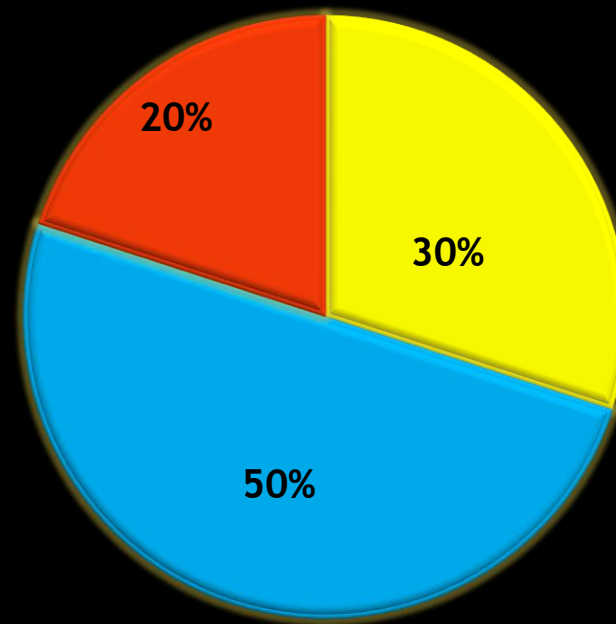

PERCENTAGE BREAKUP

CBSE Result 2019-2020
Students' Overall Performance 2020

■ Above 90 ■ 80 to 90 ■ 70 to 80